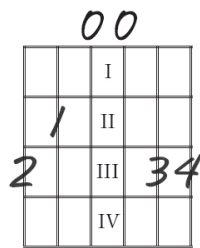

Copyright Created Alive 2019

Your Love On Trial By Created Alive
GUITAR CHORDS

Muscle, Bone & Sinew
 (Mary-Lee)

Intro / Verse / Chorus /: Dress me up...

#1)

G

D

C