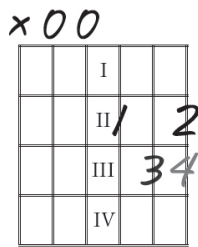

Copyright Created Alive 2019

Your Love On Trial By Created Alive
GUITAR CHORDS

Muscle, Bone & Sinew
 (Mary-Lee)

Intro / Verse / Chorus /: Dress me up...

#1)

G

D

C