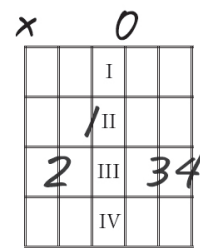

Copyright Created Alive 2019

Your Love On Trial By Created Alive
GUITAR CHORDS

Muscle, Bone & Sinew
 (Mary-Lee)

Intro / Verse / Chorus /: Dress me up...

#1)

G

D

C